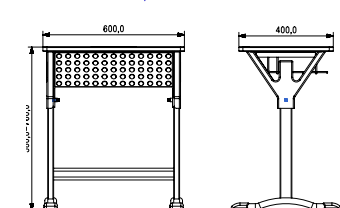

Dimensions

Table: 600mm x 400mm x 580mm - 760mm

Chair: 430mm x 400mm x 360mm - 460mm

Height

Adjustable

Table Top

TT1 to TT2

Plastic Color

Easy to Clean

Non Slip Glides

Durable

Pen Holder

Schoolbag Hook

Single Chair (Adjustable)

Single Table (Adjustable)

STANDARD SINGLE DESK CLSD008