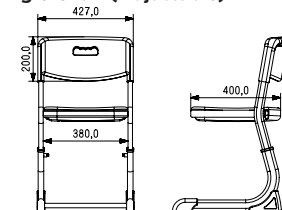

Seat/Back: The Seat / Back is made up of non-toxic, antistatic, fire retardant Polyethylene plastic material

Dimensions	Table: 600mm x 400mm x 580mm - 760mm Chair: 430mm x 400mm x 360mm - 460mm
Height	Adjustable
Table Top	TT1 to TT2
Plastic Color	CP1 to CP10
Tube Color	CT1 to CT10
Shelf	SF0 to SF3

Single Table (Adjustable)

STANDARD SINGLE DESK | CLSD001

Dimensions	Table: 600mm x 400mm Chair: 430mm x 400mm
Height	HT3 to HT6
Table Top	TT1 to TT2
Plastic Color	CP1 to CP10
Tube Color	CT1 to CT10
Shelf	SF0 to SF3

ADJUSTABLE SINGLE DESK | CLSD002

Dimensions	Table: 600mm x 400mm x 580mm - 760mm Chair: 430mm x 400mm x 360mm - 460mm
Height	Adjustable
Table Top	TT1 to TT2
Plastic Color	CP1 to CP10
Tube Color	CT1 to CT10
Shelf	SF0 to SF3