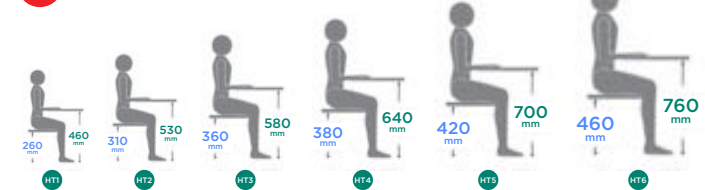

2 Choose Table and Chair Height

3 Choose Color

LAMINATE COLORS

☐ Pure White CL-1	☐ Cardinal Red CL-2	☐ Parrot Green CL-3
☐ Royal Blue CL-4	☐ Orange CL-5	☐ Celestial Blue CL-6
☐ Silver Grey CL-7	☐ Marigold Yellow CL-8	☐ Pink CL-9
☐ Caribe Green CL-10	☐ Black CL-11	☐ Slate Grey CL-12
☐ Highland Pine CL-13	☐ Natural Maple CL-14	☐ Alberta Maple CL-15
☐ Nova Teak CL-16	☐ Bavarian Beech CL-17	☐ Parsian Walnut CL-18
☐ Oxford Cherry CL-19	☐ Colonial Beech CL-20	

PLASTIC COLORS

☐ Royal Blue CP-1	☐ Royal Blue CT-1
☐ Bright Red CP-2	☐ Bright Red CT-2
☐ Parrot Green CP-3	☐ Parrot Green CT-3
☐ Orange CP-4	☐ Orange CT-4
☐ Golden Yellow CP-5	☐ Golden Yellow CT-5
☐ Pink CP-6	☐ Pink CT-6
☐ Slate Grey CP-7	☐ Slate Grey CT-7
☐ Black CP-8	☐ Black CT-8
☐ Celestial Blue CP-9	☐ Celestial Blue CT-9
☐ Silver Grey CP-10	☐ Silver Grey CT-10

4 Choose Shelf Type

No Shelf SF-0

Wire Mesh Single | SF-1

Sheet Metal Single | SF-2

Plastic Shelf Single | SF-3