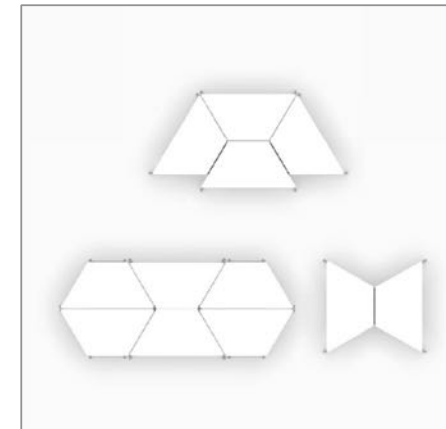

Dimensions	1200mm x 600mm
Height	HT1 to HT6
Table Top	Standard
Laminate Color	CL1 to CL20
Tube Color	CT1 to CT10
Seat Capacity	1

Collaboration Modes:

Disclaimer: The product shown is offered as a single piece