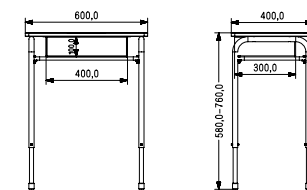

Single Table (Adjustable)

Features:

Adjustable

Easy to Clean

Non Slip Glides

Durable

Pen Holder