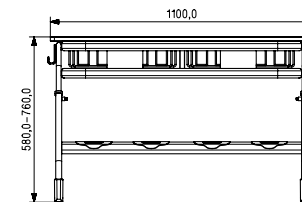

Single Chair (Adjustable)

Dual Desk (Adjustable)