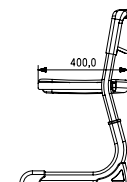

Single Chair (Adjustable)