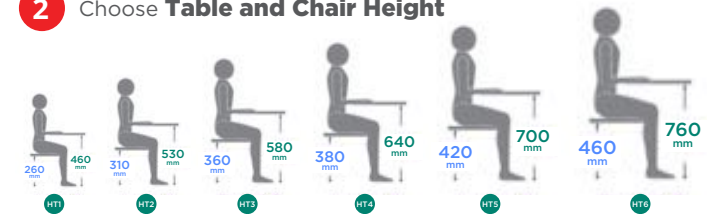

2 Choose Table and Chair Height

3 Choose Color

LAMINATE COLORS

Pure White CL-1	Cardinal Red CL-2	Parrot Green CL-3
Royal Blue CL-4	Orange CL-5	Celestial Blue CL-6
Silver Grey CL-7	Marigold Yellow CL-8	Pink CL-9
Caribe Green CL-10	Black CL-11	Slate Grey CL-12
Highland Pine CL-13	Natural Maple CL-14	Alberta Maple CL-15
Nova Teak CL-16	Bavarian Beech CL-17	Parsian Walnut CL-18
Oxford Cherry CL-19	Colonial Beech CL-20	

PLASTIC COLORS

Royal Blue CP-1	Royal Blue CT-1
Bright Red CP-2	Bright Red CT-2
Parrot Green CP-3	Parrot Green CT-3
Orange CP-4	Orange CT-4
Golden Yellow CP-5	Golden Yellow CT-5
Pink CP-6	Pink CT-6
Slate Grey CP-7	Slate Grey CT-7
Black CP-8	Black CT-8
Celestial Blue CP-9	Celestial Blue CT-9
Silver Grey CP-10	Silver Grey CT-10

4 Choose Shelf Type

No Shelf SF-0	Wire Mesh Single | SF-1	Sheet Metal Single | SF-2	Plastic Shelf Single | SF-3