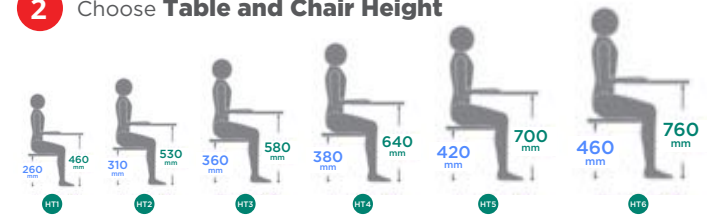

2 Choose Table and Chair Height

3 Choose Color

LAMINATE COLORS - Pure White CL-1 - Royal Blue CL-4 - Silver Grey CL-7 - Caribe Green CL-10 - Highland Pine CL-13 - Nova Teak CL-16 - Oxford Cherry CL-19 - Cardinal Red CL-2 - Orange CL-5 - Marigold Yellow CL-8 - Black CL-11 - Natural Maple CL-14 - Bavarian Beech CL-17 - Colonial Beech CL-20 - Parrot Green CL-3 - Celestial Blue CL-6 - Pink CL-9 - Slate Grey CL-12 - Alberta Maple CL-15 - Parsian Walnut CL-18	PLASTIC COLORS - Royal Blue CP-1 - Bright Red CP-2 - Parrot Green CP-3 - Orange CP-4 - Golden Yellow CP-5 - Pink CP-6 - Slate Grey CP-7 - Black CP-8 - Celestial Blue CP-9 - Silver Grey CP-10	TUBE COLORS - Royal Blue CT-1 - Bright Red CT-2 - Parrot Green CT-3 - Orange CT-4 - Golden Yellow CT-5 - Pink CT-6 - Slate Grey CT-7 - Black CT-8 - Celestial Blue CT-9 - Silver Grey CT-10

4 Choose Shelf Type

No Shelf SF-0

Wire Mesh Single | SF-1

Sheet Metal Single | SF-2

Plastic Shelf Single | SF-3