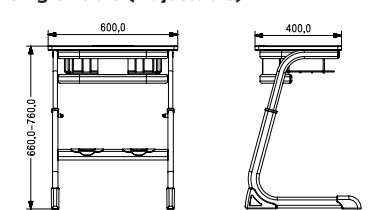

Seat/Back: The Seat / Back is made up of non-toxic, antistatic, fire retardant Polyethylene plastic material

Dimensions	Table: 600mm x 400mm x 580mm - 760mm Chair: 430mm x 400mm x 360mm - 460mm
Height	Adjustable
Table Top	TT1 to TT2
Plastic Color	CP1 to CP10
Tube Color	CT1 to CT10
Shelf	SF0 to SF3

Features:

Adjustable

Easy to Clean

Non Slip Glides

Durable

Pen Holder

Schoolbag Hook

Single Chair (Adjustable)

Single Table (Adjustable)

STANDARD SINGLE DESK | CLSD001

Dimensions	Table: 600mm x 400mm Chair: 430mm x 400mm
Height	HT3 to HT6
Table Top	TT1 to TT2
Plastic Color	CP1 to CP10
Tube Color	CT1 to CT10
Shelf	SF0 to SF3

ADJUSTABLE SINGLE DESK | CLSD002

Dimensions	Table: 600mm x 400mm x 580mm - 760mm Chair: 430mm x 400mm x 360mm - 460mm
Height	Adjustable
Table Top	TT1 to TT2
Plastic Color	CP1 to CP10
Tube Color	CT1 to CT10
Shelf	SF0 to SF3