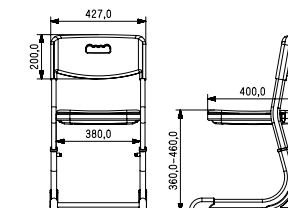

Single Chair (Adjustable)