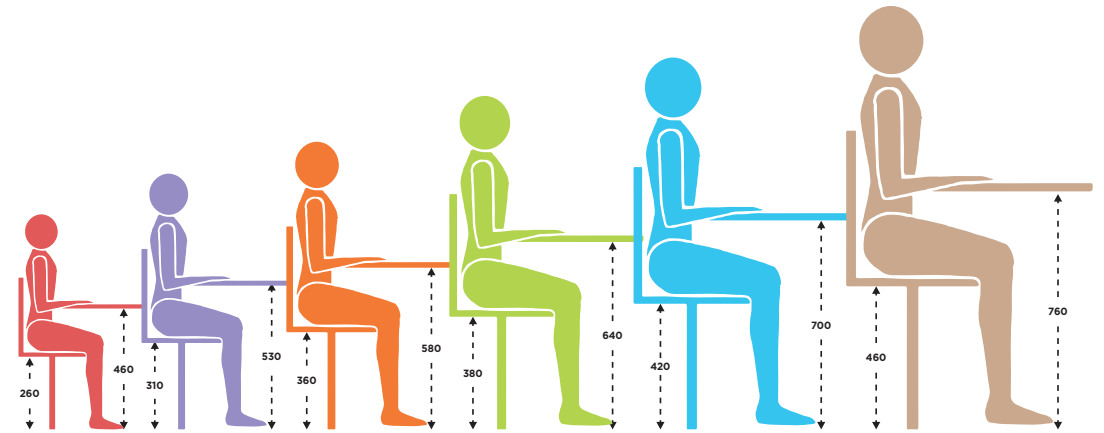

STEEL

Rust preventive powder coated steel tube

Wide Variety of Powder coating colors

Long life chrome plated Steel Tube

EU Standards

All our furniture is available in different sizes as per EU Standards.

	Nursery	KG & 1	Class 2 - 3	Class 4 - 6	Class 7 - 8	Class 9+
Age Range	3-4years	4-6 years	6-8 years	8-11 years	11-14 years	14-Adult
Table Height	460mm	530mm	580mm	640mm	700mm	760mm
Chair Height	260mm	310mm	360mm	380mm	420mm	460mm