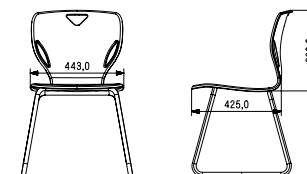

Dimensions Table: 600mm x 400mm x 580mm - 760mm

Chair: 410mm x 400mm x 460mm

Height Adjustable

Table Top TT1 to TT2

Tube Color CT1 to CT10

Shelf SF0 to SF3

Plastic Color 

Single Chair (Standard)

Single Table (Adjustable)

Features:

Adjustable

Easy to Clean

Non Slip Glides

Durable

Pen Holder

ADJUSTABLE SINGLE DESK CLSD004